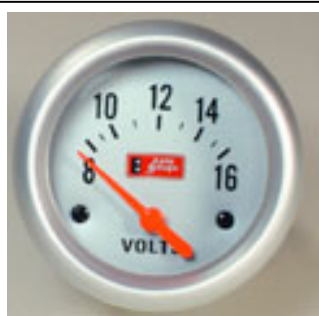

HIGH PERFORMANCE BOOST GAUGES

RF-2701SCB

RF-4401SS

RF-RTB001

RF-RTOP003

RF-RTOT005

RF-RTV006

RF-RTVA002

RF-RTWT004

TACHOMETERS (WITH RECALL)

RF-233906SW-7

TACHOMETERS (WITHOUT RECALL)

RF-233911SW-7

HIGH QUALITY MOUNTING CUP

RF-3201S

RF-233906SCB